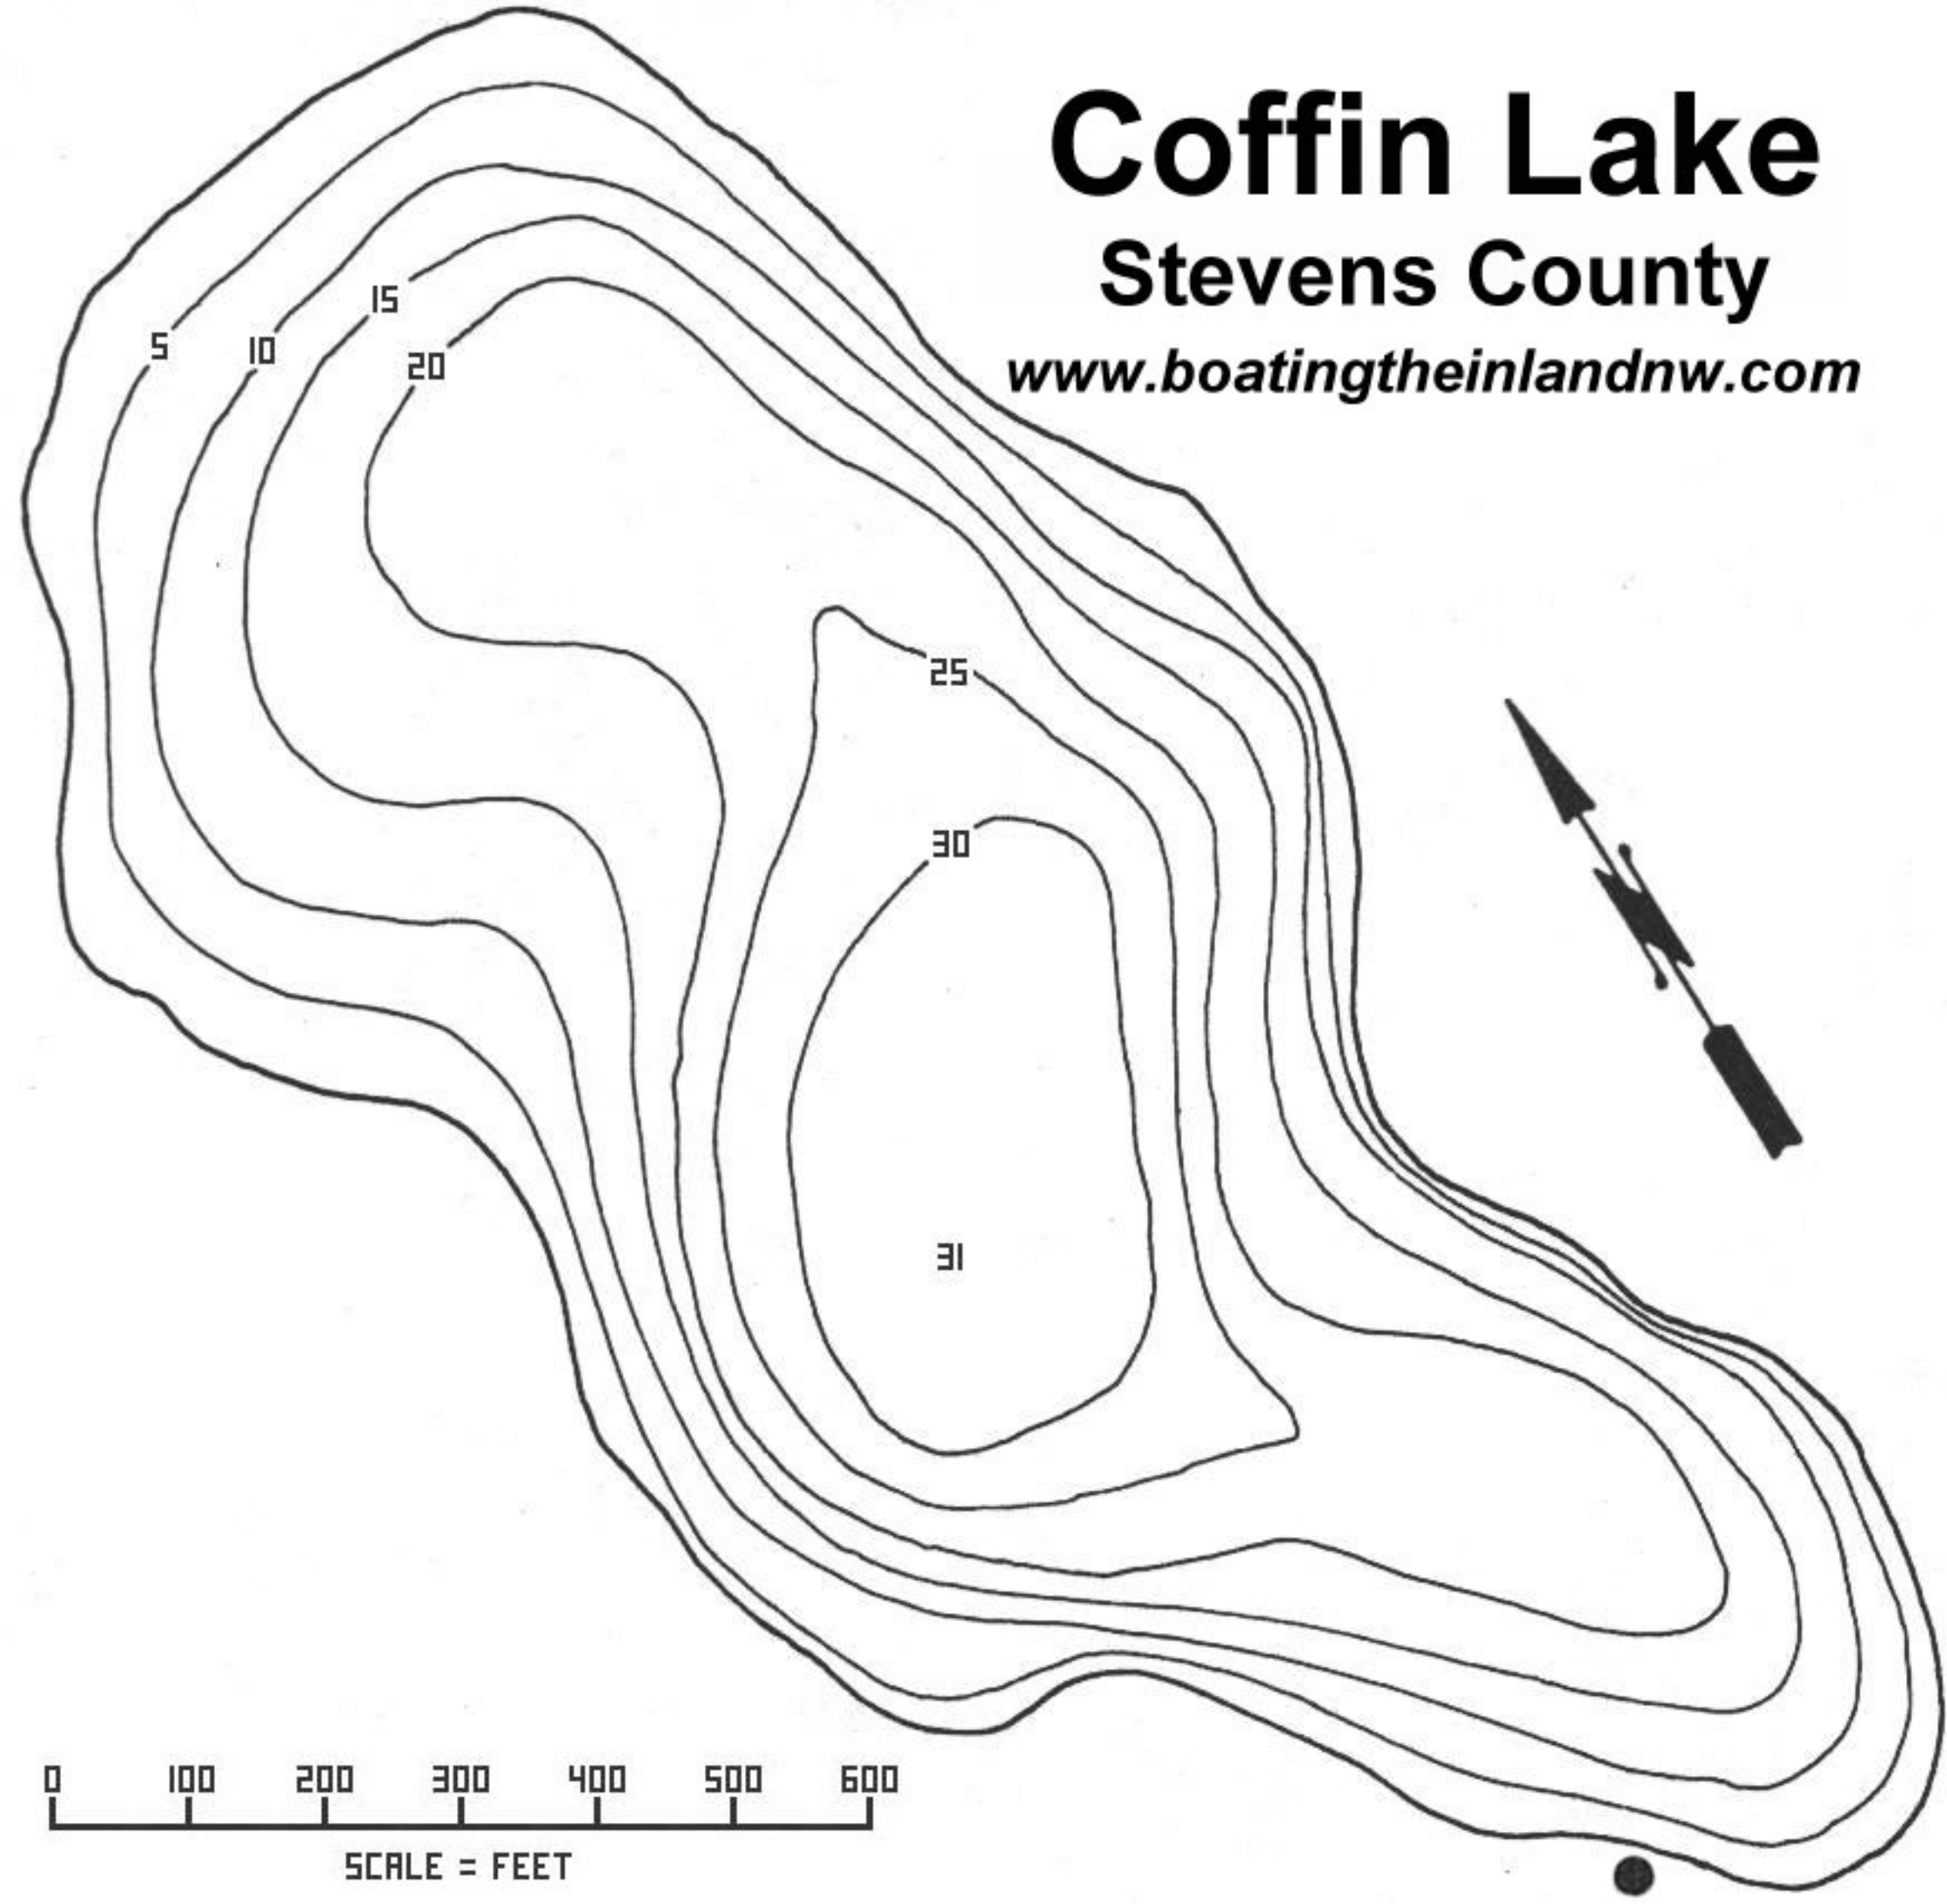

Coffin Lake

Stevens County

www.boatingtheinlandnw.com

0 100 200 300 400 500 600

SCALE = FEET