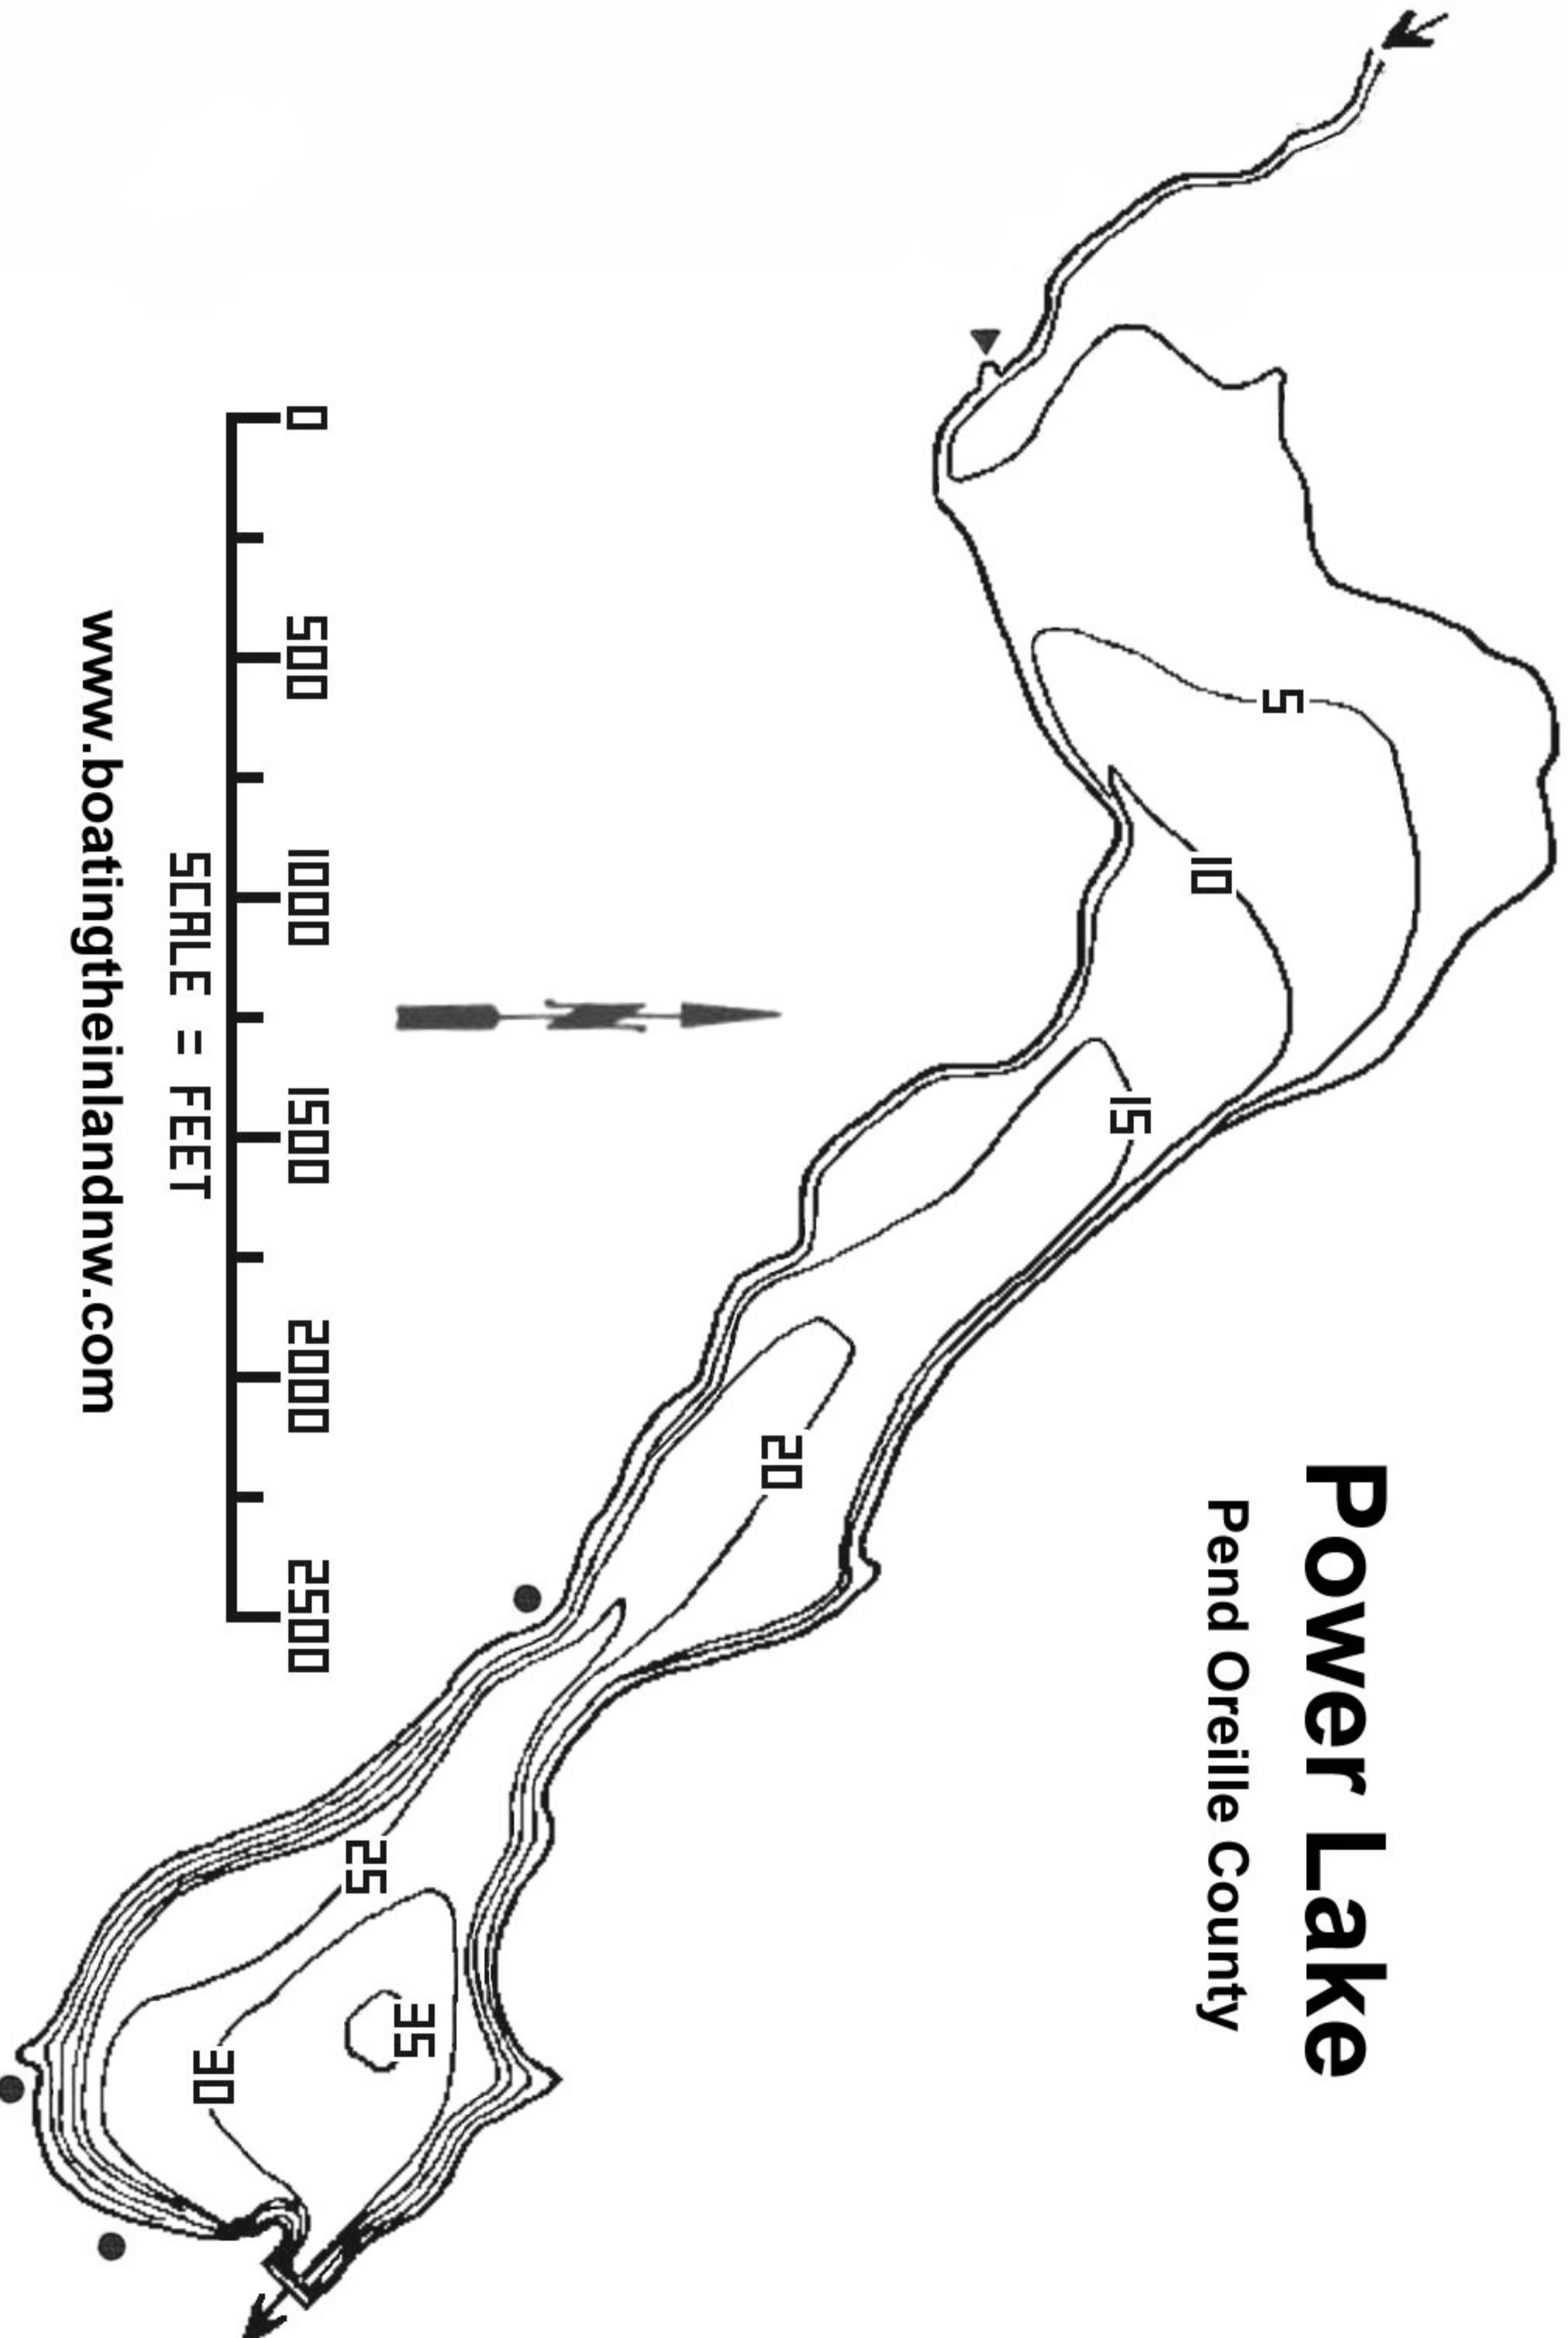

Power Lake

Pend Oreille County

www.boatingtheinlandnw.com