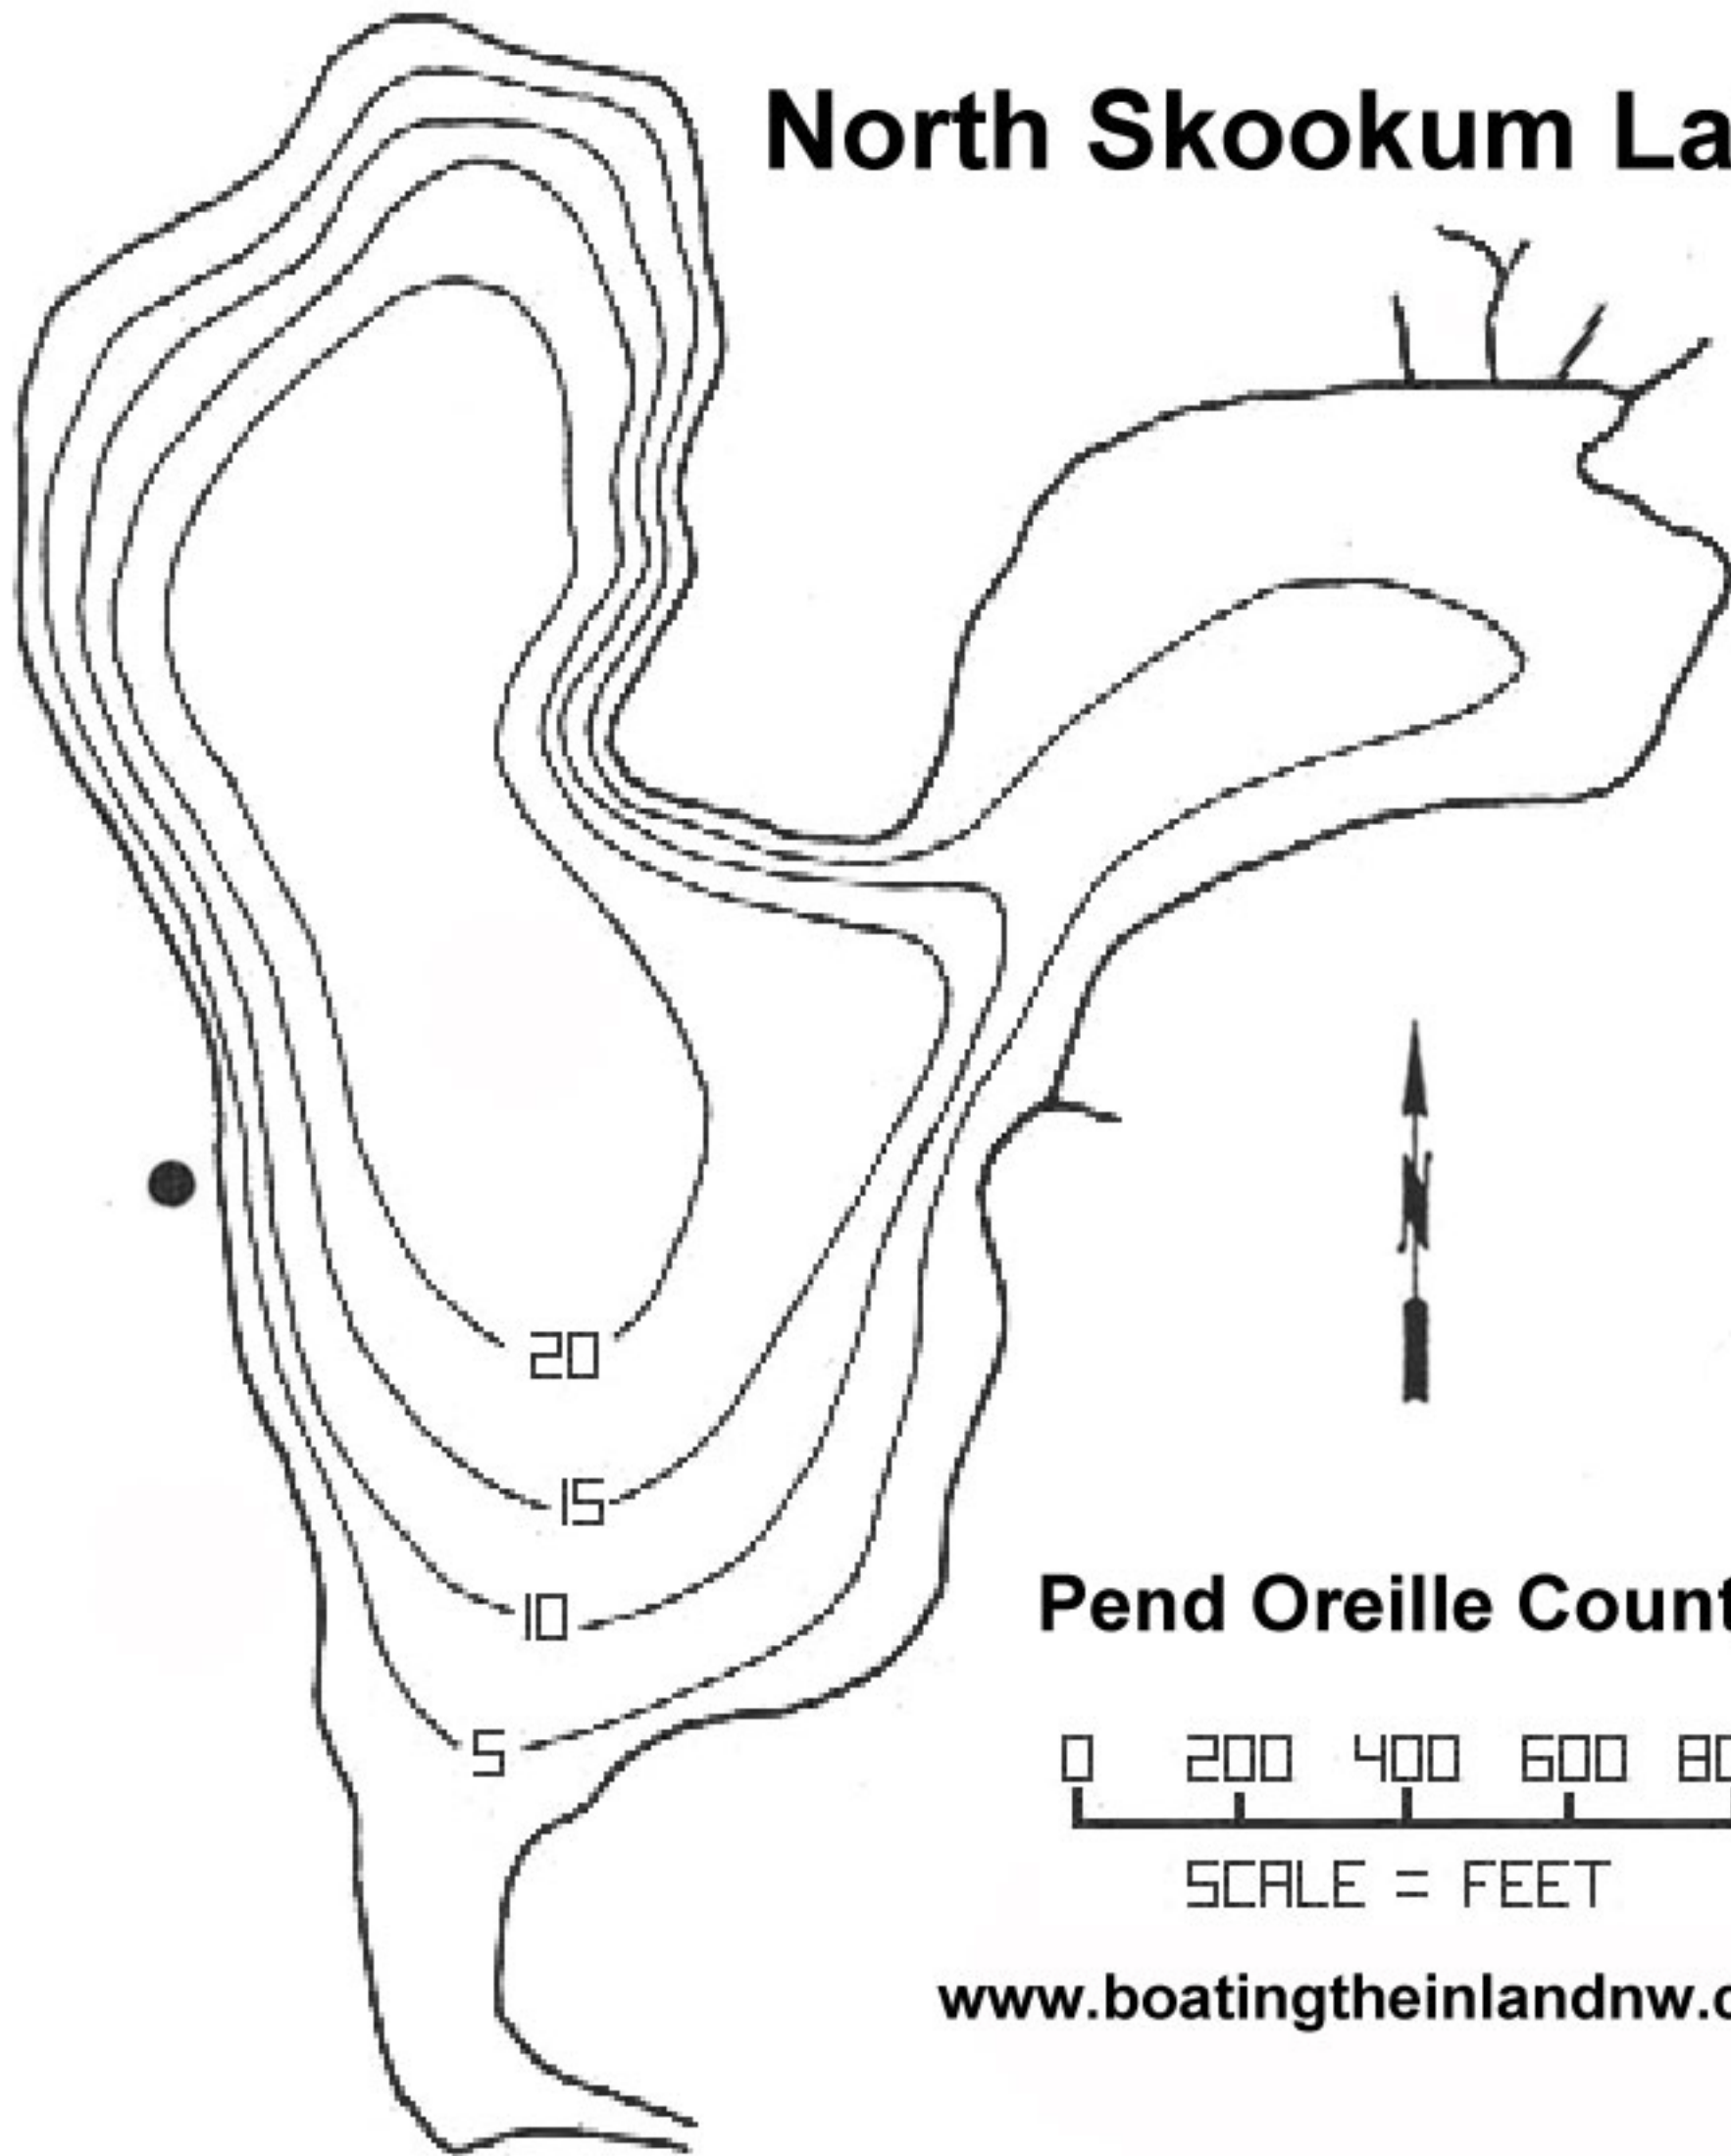

# North Skookum Lake

**Pend Oreille County**

0 200 400 600 800

SCALE = FEET

[www.boatingtheinlandnw.com](http://www.boatingtheinlandnw.com)