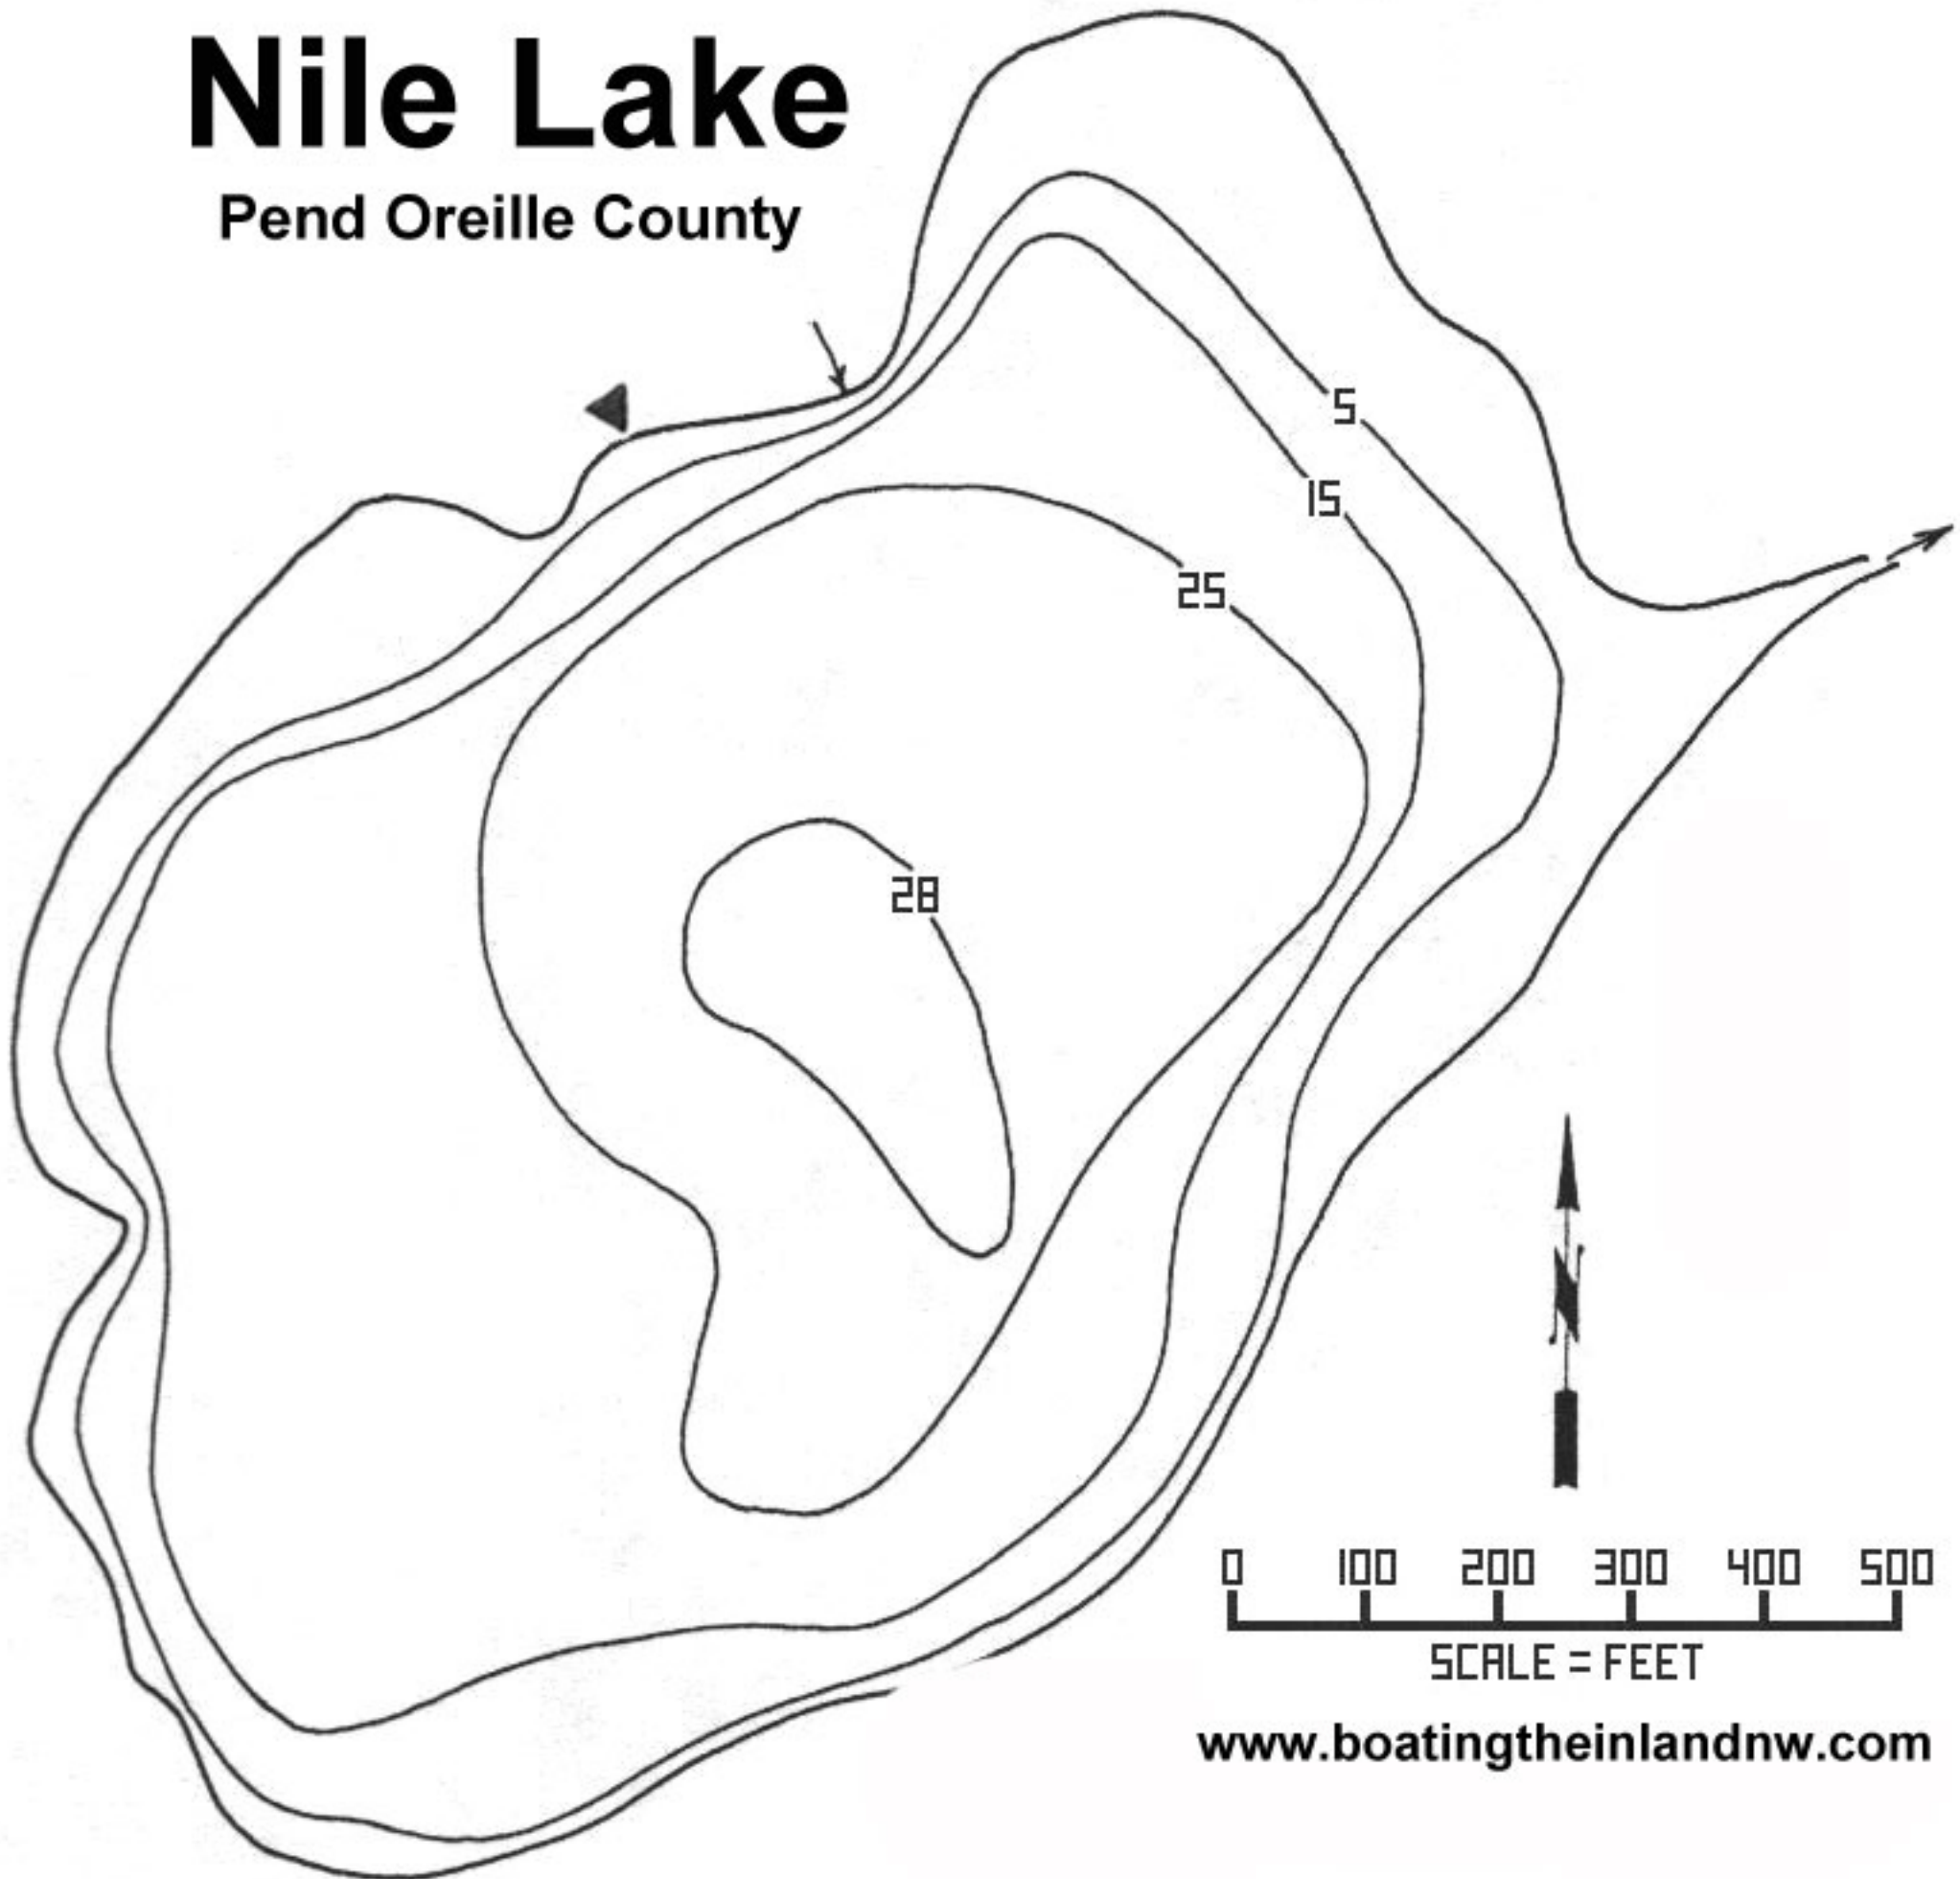

Nile Lake

Pend Oreille County

www.boatingtheinlandnw.com