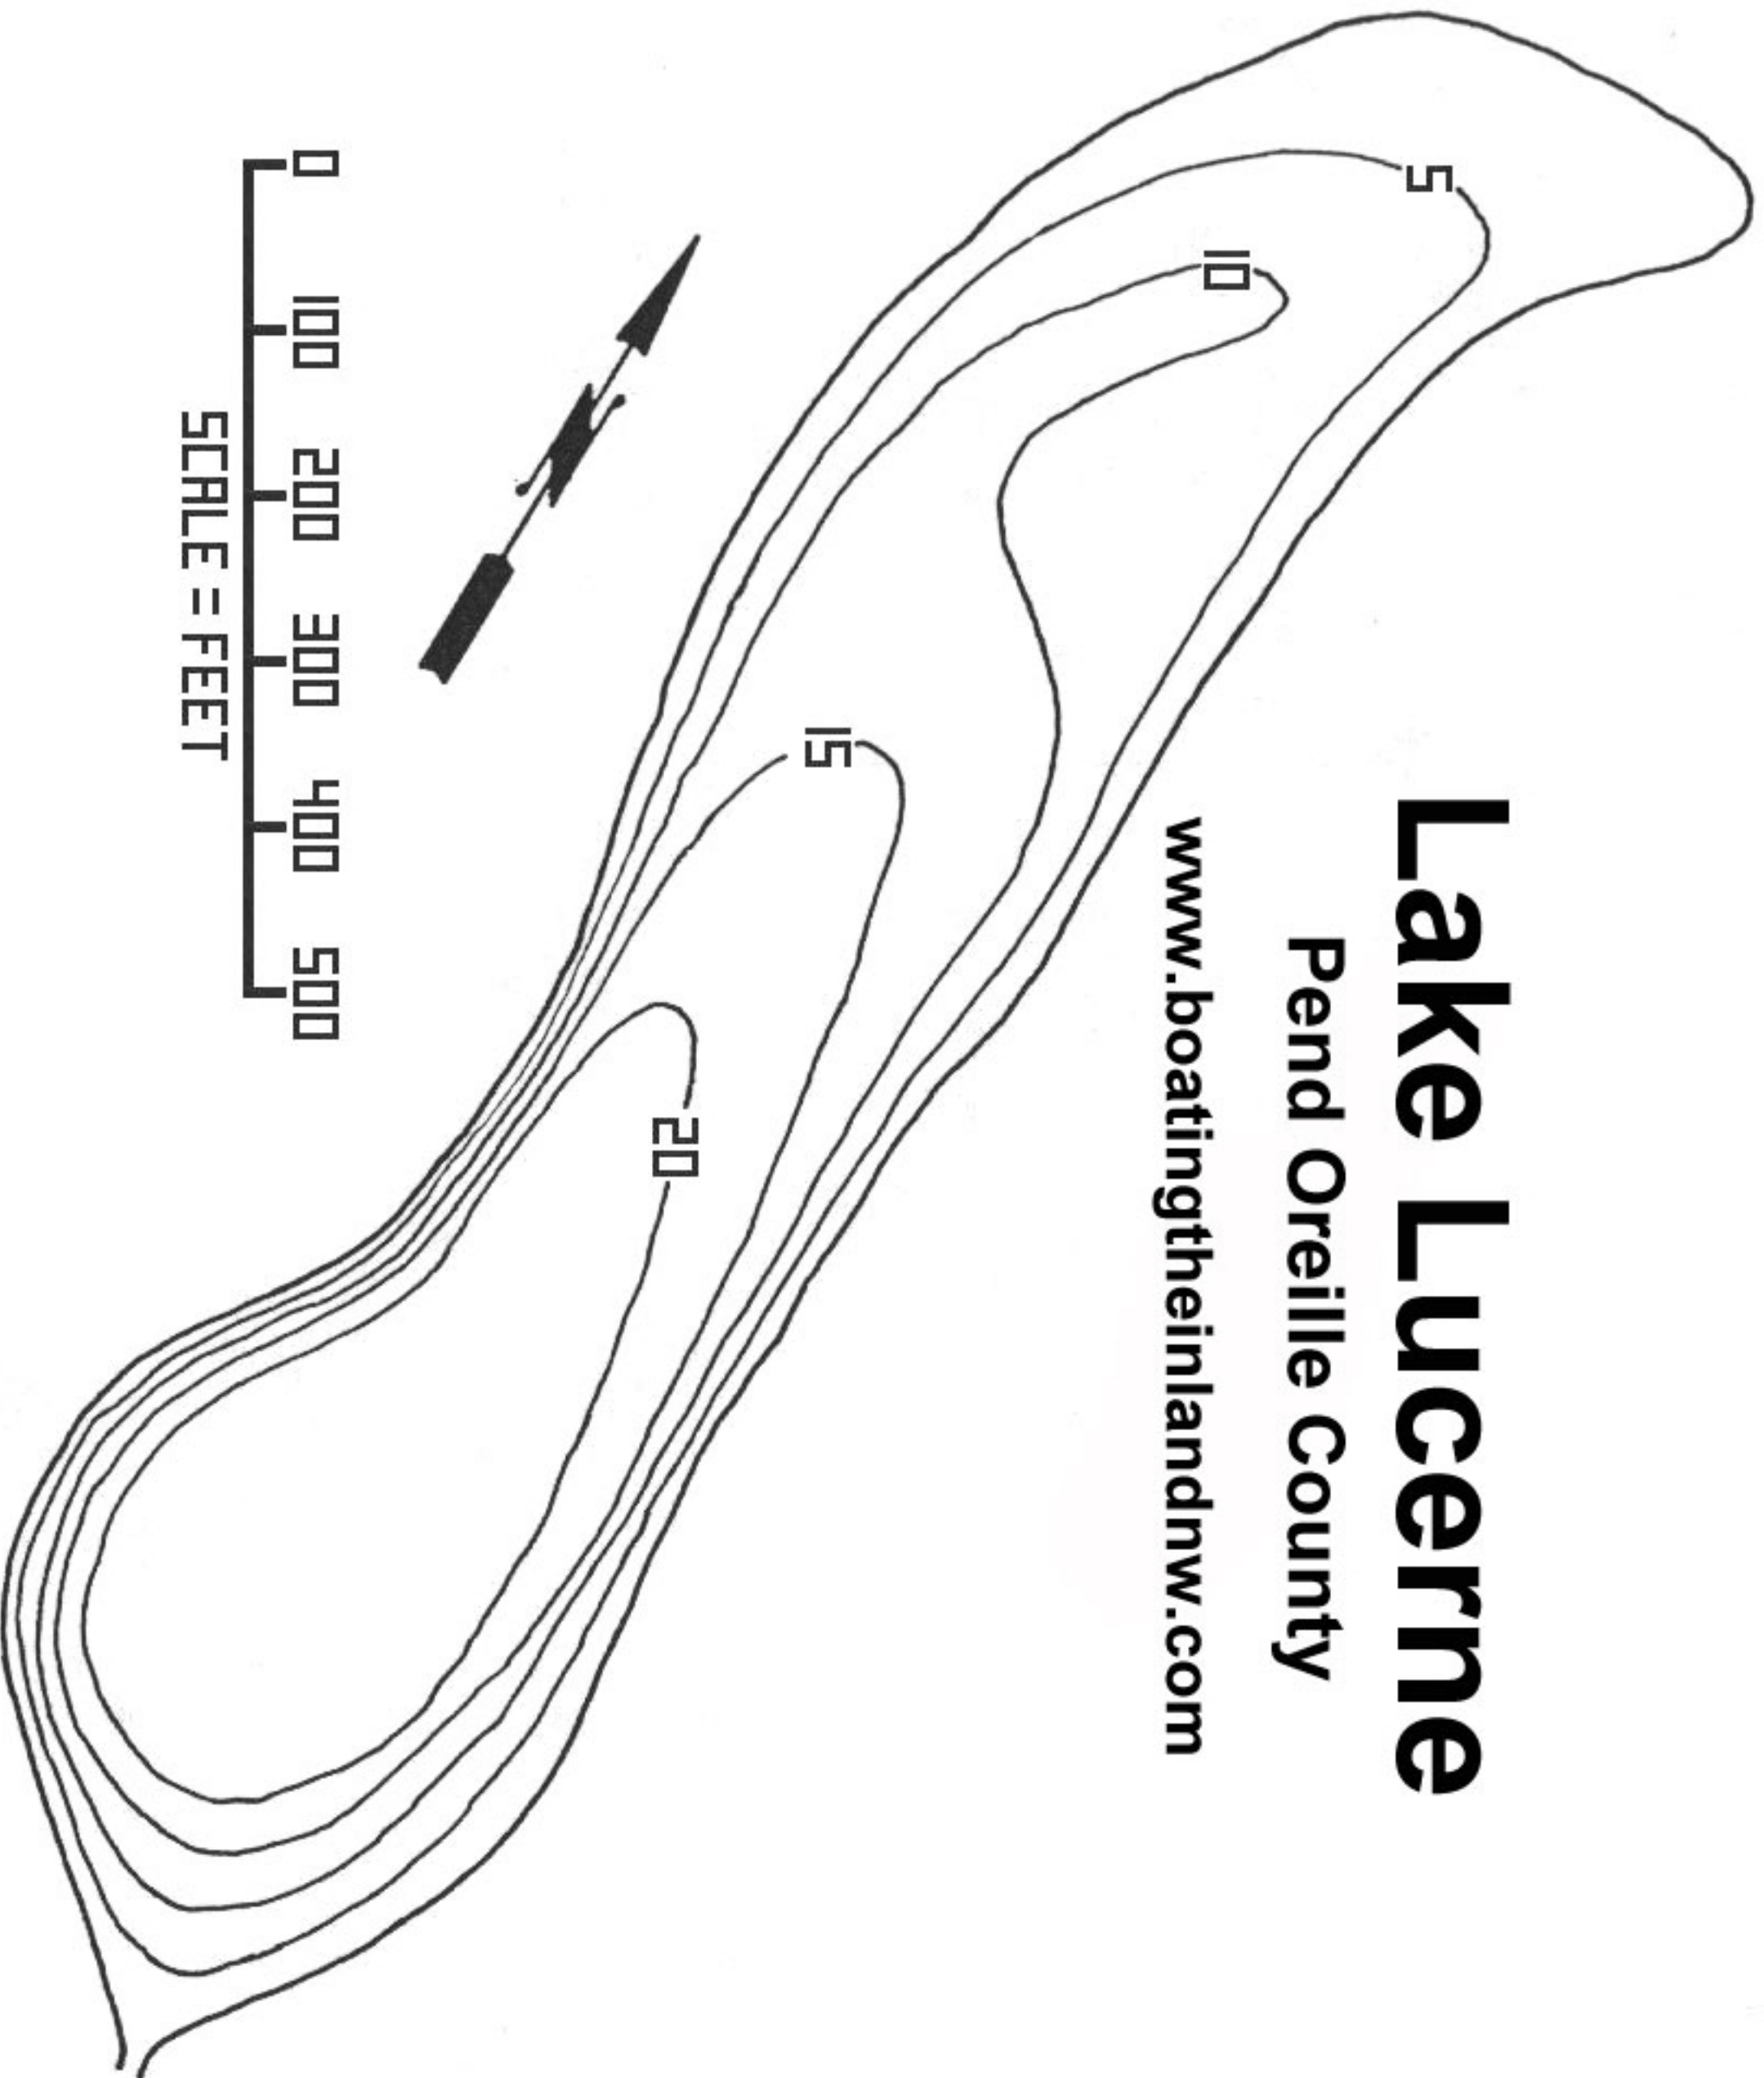

Lake Lucerne

Pend Oreille County

www.boatingtheinlandnw.com

0 100 200 300 400 500
SCALE = FEET