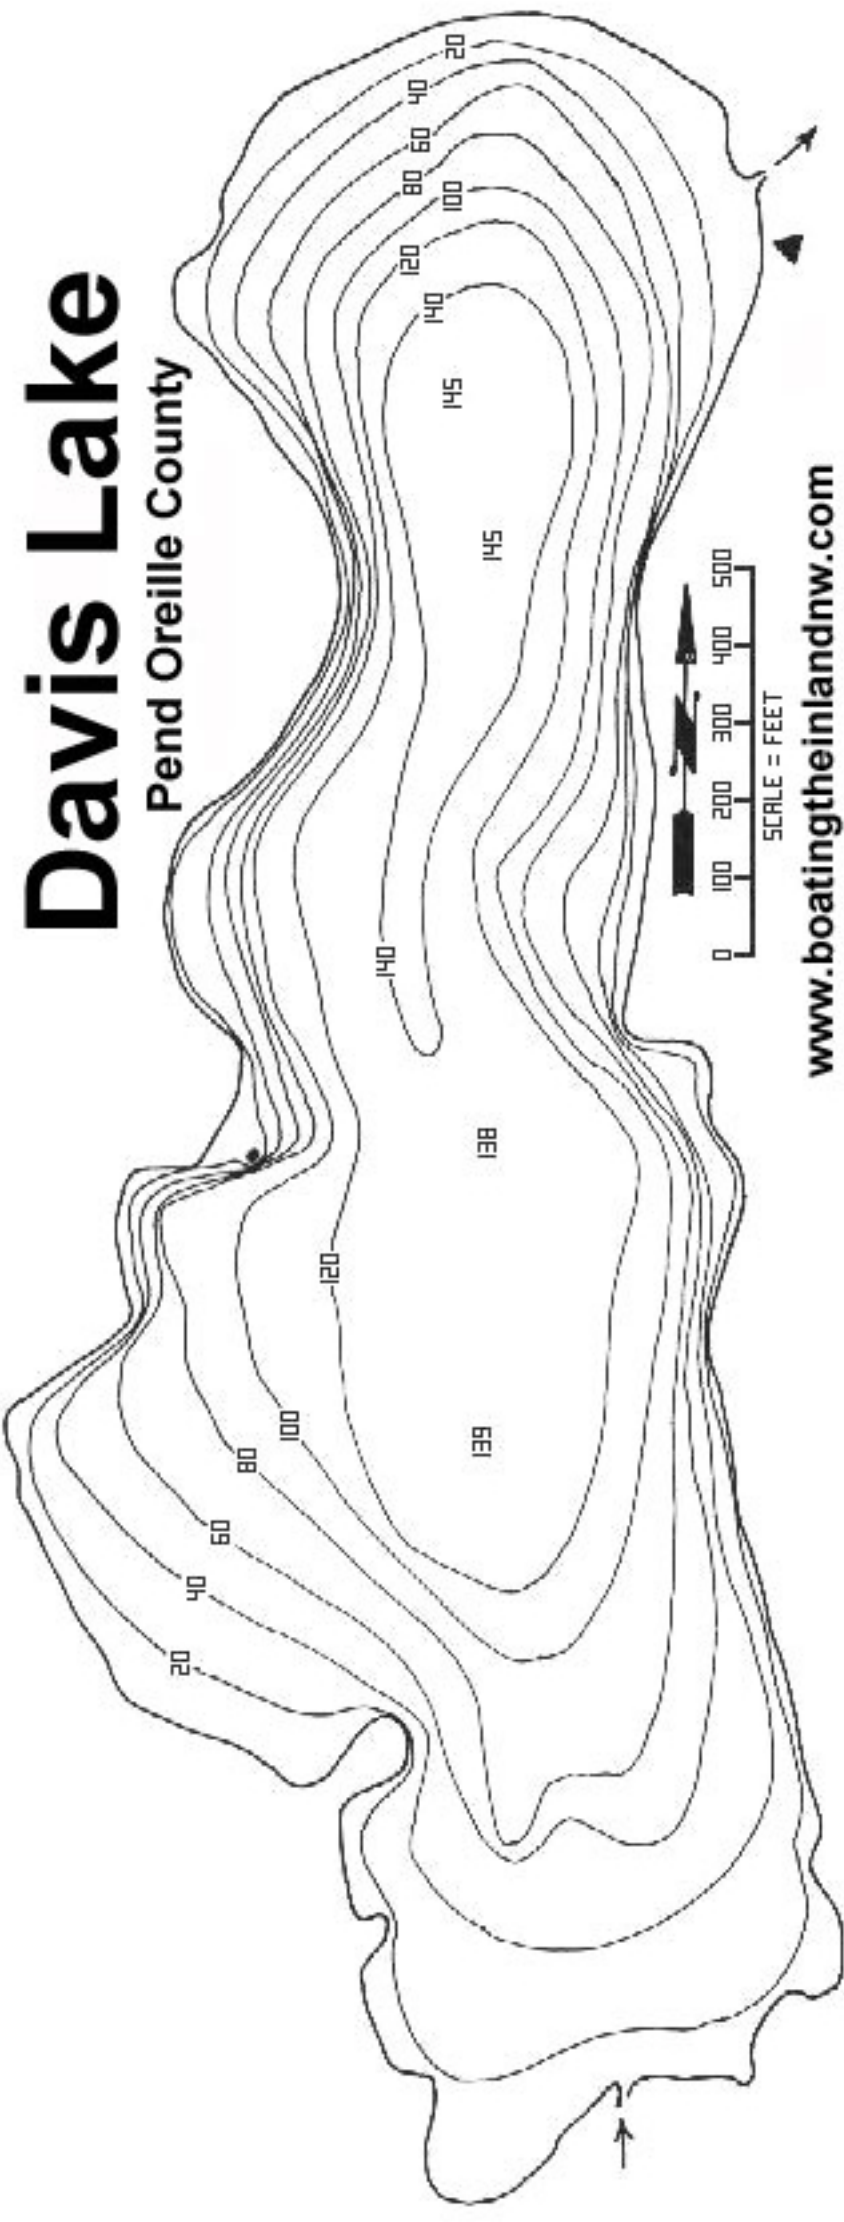

Davis Lake

Pend Oreille County

www.boatingtheinlandnw.com