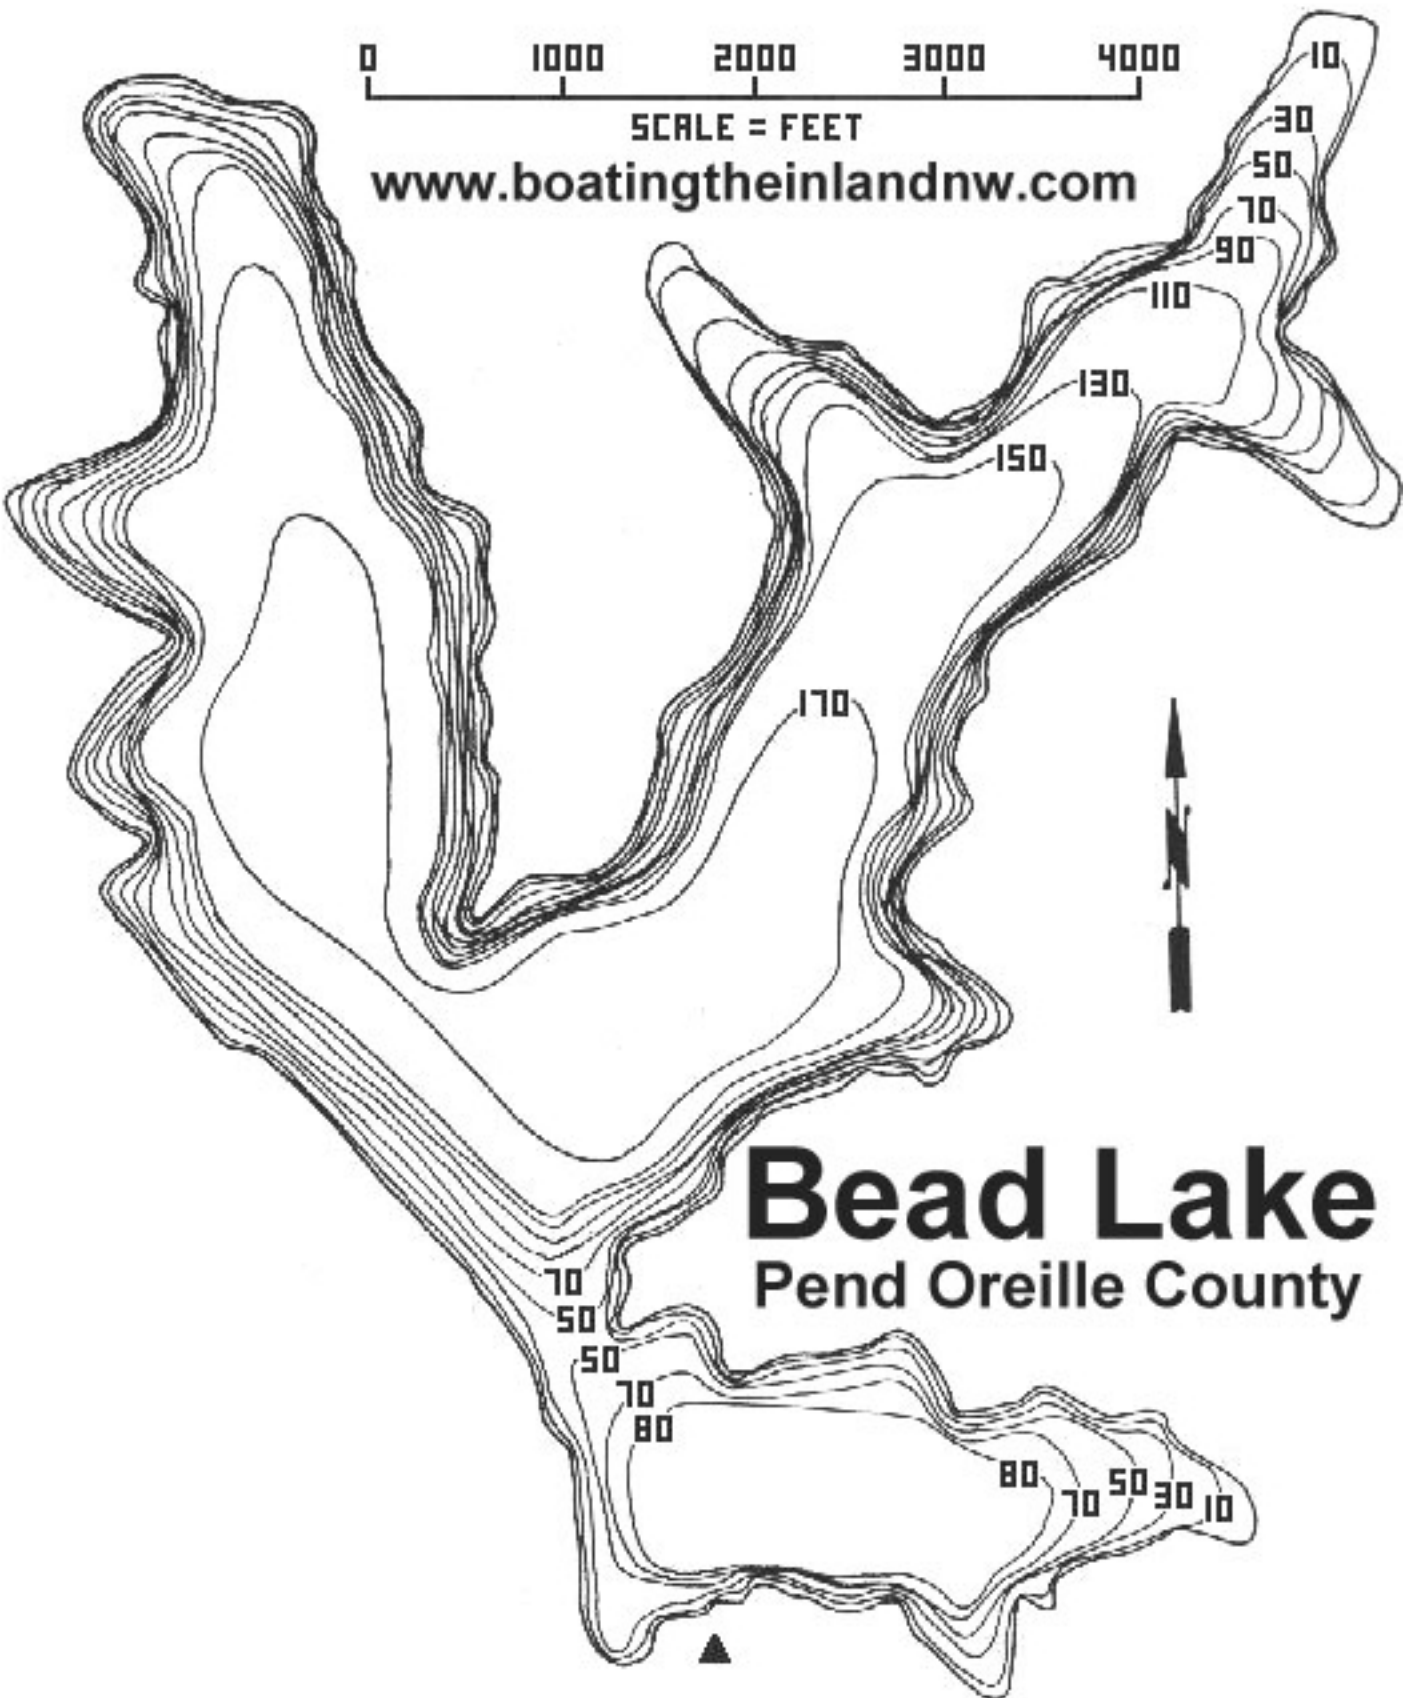

0 1000 2000 3000 4000

SCALE = FEET

[www.boatingtheinlandnw.com](http://www.boatingtheinlandnw.com)

# Bead Lake

Pend Oreille County