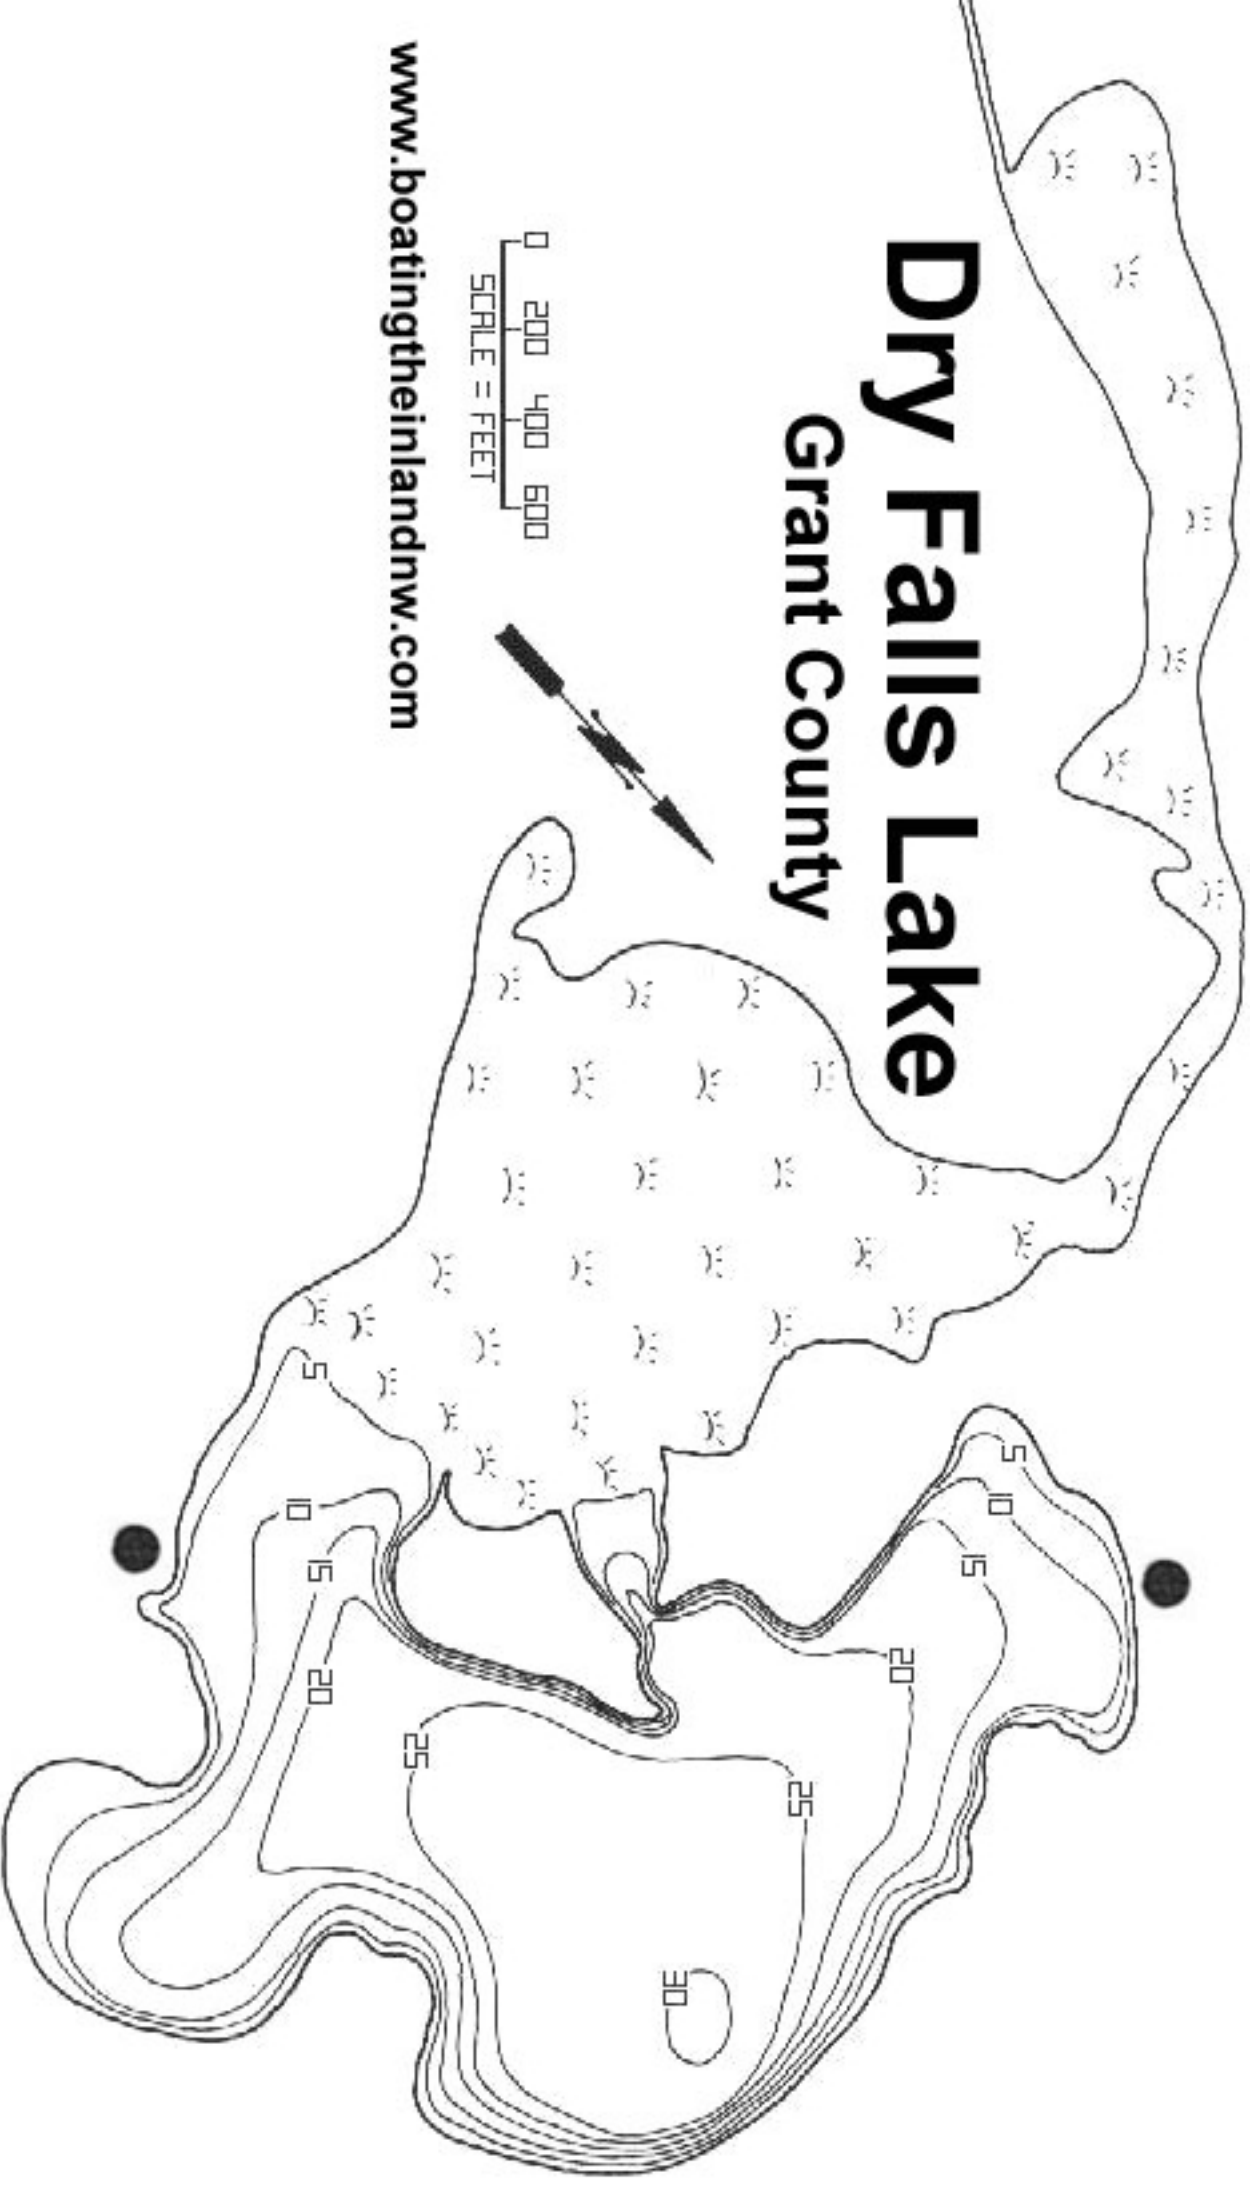

# Dry Falls Lake

## Grant County

0 200 400 600  
SCALE = FEET

[www.boatingtheinlandnw.com](http://www.boatingtheinlandnw.com)