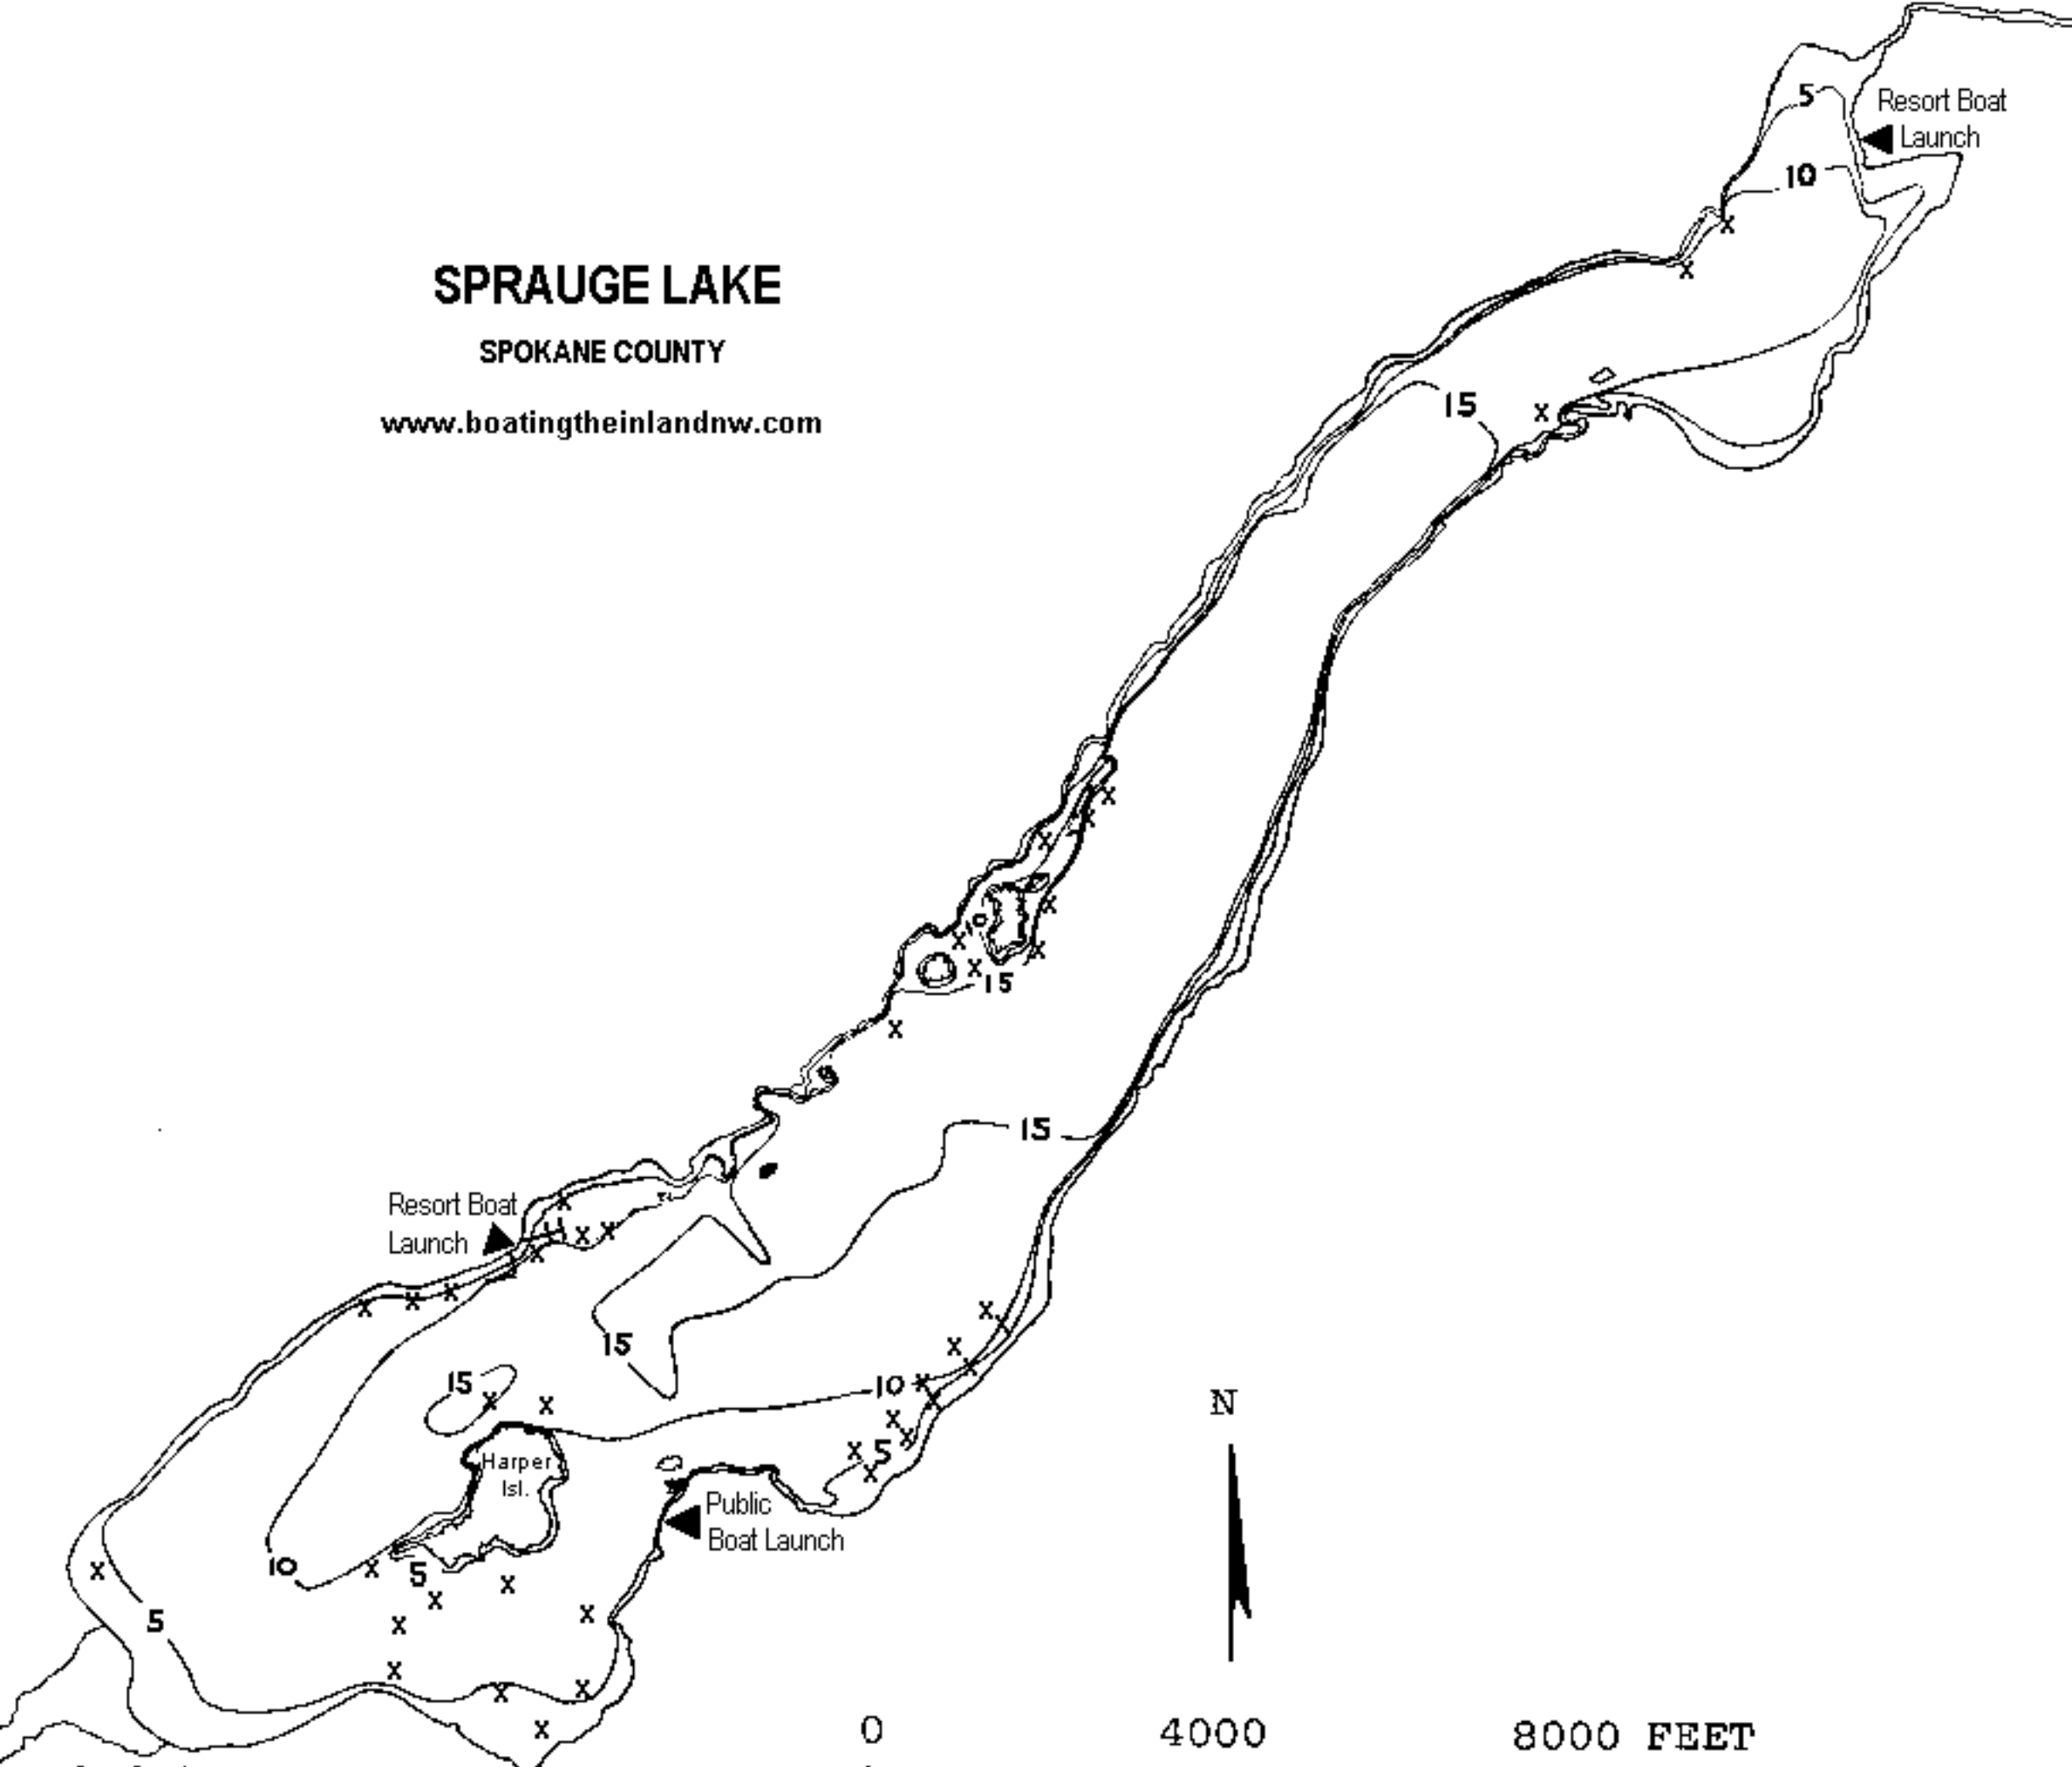

# SPRAUGE LAKE

SPOKANE COUNTY

[www.boatingtheinlandnw.com](http://www.boatingtheinlandnw.com)

Cow Creek  
Outlet & Marsh Closed  
Sept. 16 - June 30

0 4000 8000 FEET

**CAUTION - X indicates reports of submerged ROCKS**